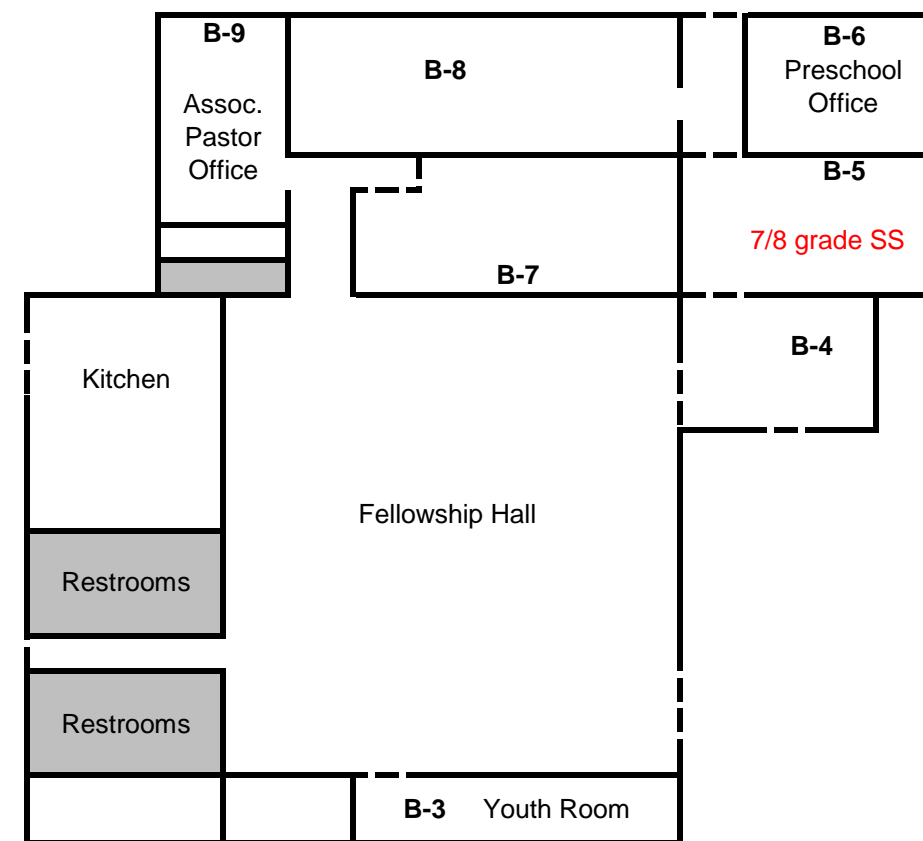

Bethany Lutheran Church Map

Azalea Way

Men's Bible Study D-1	Women's Bible Study D-3
5/6 Grade SS D-2	Adult Bible Study D-4
Restrooms	Nursery D-5

"D" Building
Warren House- WH

"A" Building

Parking

"E" Building