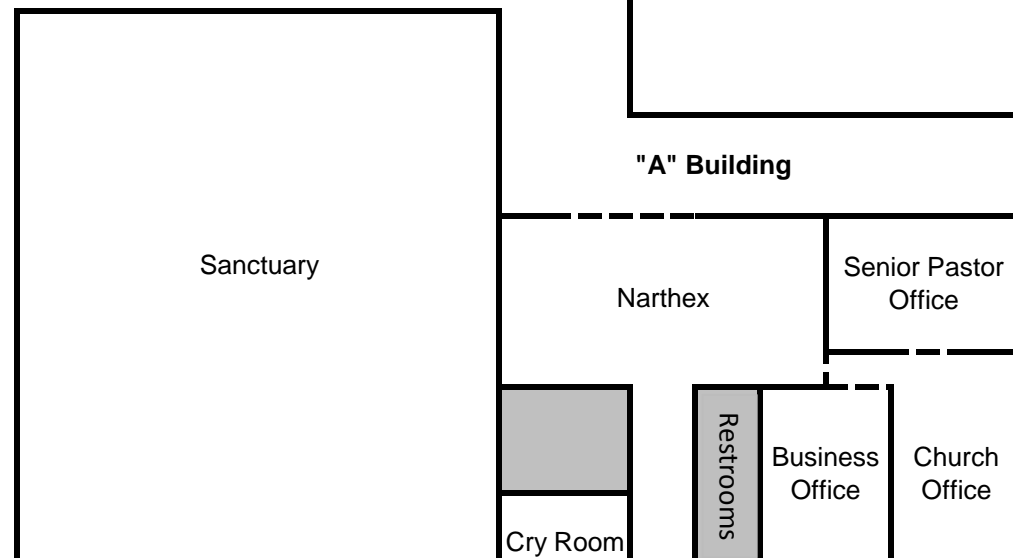

Bethany Lutheran Church Map

Azalea Way

Men's Bible Study D-1	Women's Bible Study D-3
5/6 Grade SS D-2	Adult Bible Study D-4
Restrooms	Nursery D-5

"D" Building
Warren House- WH

"A" Building

Parking

"E" Building