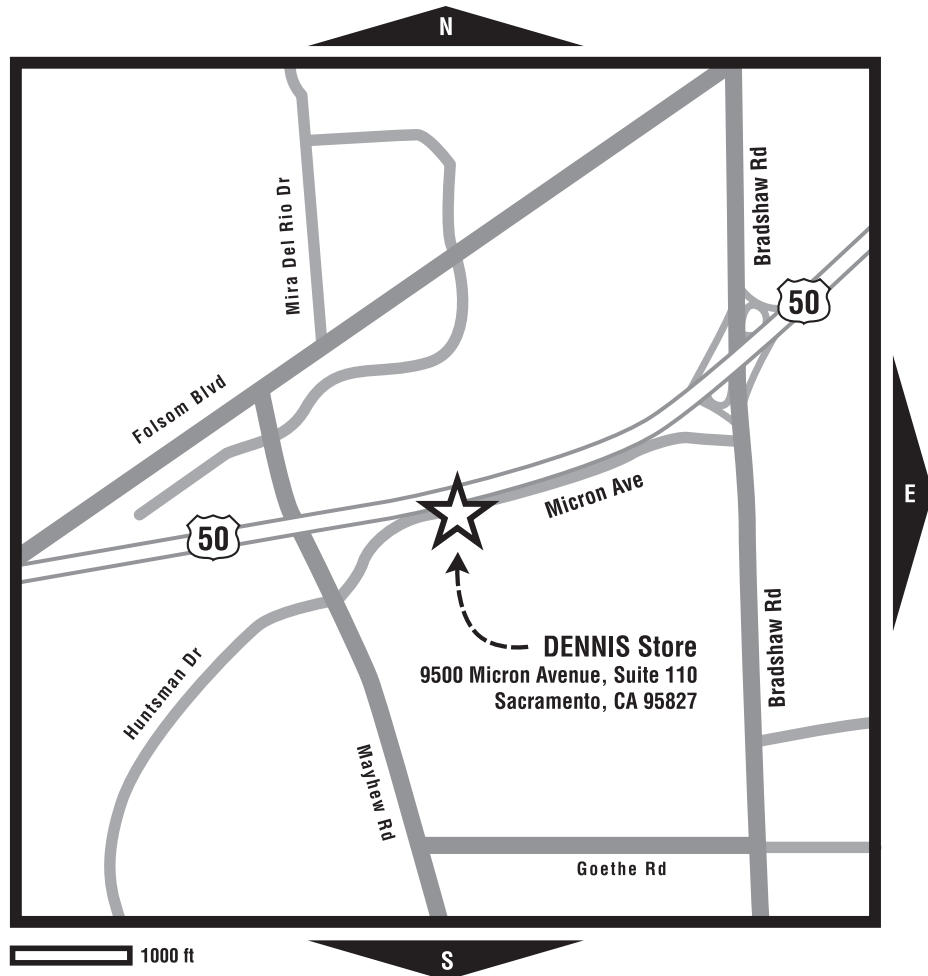

STORE HOURS

Tuesday-Friday 10am – 5pm

Saturday 10am – 2pm

Open Labor Day 10am – 2pm

SUMMER HOURS: August 1-25

Tuesday-Saturday 10am – 5pm

DIRECTIONS

From US-50, exit Bradshaw Rd, heading south onto Bradshaw Rd. Head west on Micron Ave. DENNIS is located in Suite 110.

From I-80 east, take I-80BR/US-50/Capital City Freeway towards Sacramento/South Lake Tahoe. Stay straight on US-50 and follow instructions above.

From I-80 west, take US-50 exit and follow instructions above.

From CA-99 north, merge onto US-50 and follow instructions above.

From I-5 south, merge onto I-5 South/CA-99 south. Take I-80BR/US-50/Capital City Freeway towards Sacramento/South Lake Tahoe. Stay straight on US-50 and follow instructions above.